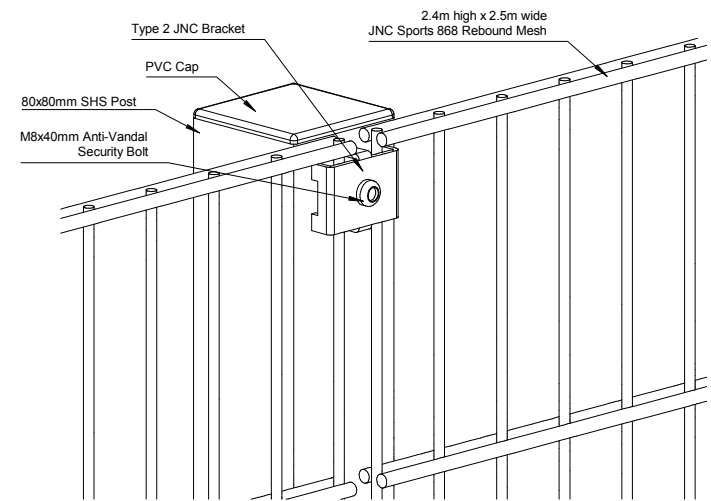

Front Elevation

End Elevation

Post Detail - Isometric View

Post Detail - Plan View

Plan

**IMPORTANT: NOTE SAMPLE DRAWING ONLY.
ACTUAL DIMENSIONS MAY CHANGE. DO NOT SCALE.**

Drawing Title: 2.4m High JNC Sports 868 Rebound Mesh Fence			
Project/Client: Sample Drawing - For Information Only			
Drawing/Doc. No: Sample Drawing - For Information Only			
Date: August 2017	By: JD	Sheet Size: A3	Approved: JNC