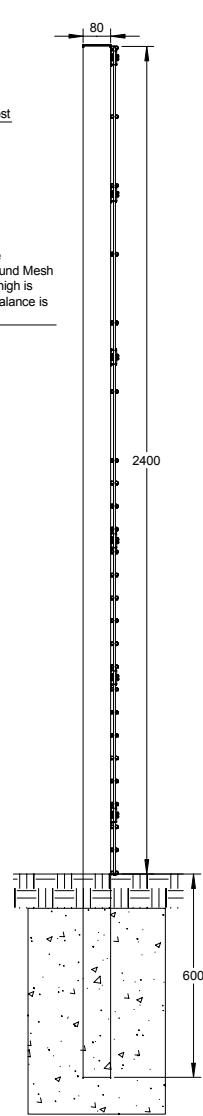

Front Elevation

End Elevation

Post Detail - Isometric View

Post Detail - Plan View

Plan

**IMPORTANT: NOTE SAMPLE DRAWING ONLY.
ACTUAL DIMENSIONS MAY CHANGE. DO NOT SCALE.**

Drawing Title: 2.4m High JNC Sports 868 Rebound Mesh Fence			
Project/Client: Sample Drawing - For Information Only			
Drawing/Doc. No: Sample Drawing - For Information Only			
Date: August 2017	By: JD	Sheet Size: A3	Approved: JNC