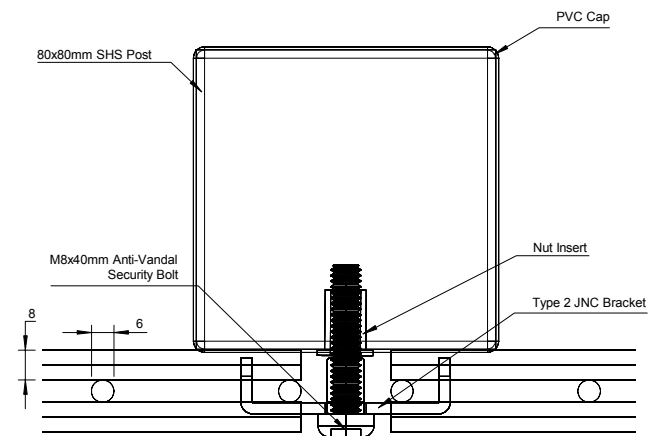

Front Elevation

End Elevation

Post Detail - Isometric View

Post Detail - Plan View

Plan

**IMPORTANT: NOTE SAMPLE DRAWING ONLY.
ACTUAL DIMENSIONS MAY CHANGE. DO NOT SCALE.**

Drawing Title: 2.4m High JNC Sports 868 Rebound Mesh Fence			
Project/Client: Sample Drawing - For Information Only			
Drawing/Doc. No: Sample Drawing - For Information Only			
Date: August 2017	By: JD	Sheet Size: A3	Approved: JNC